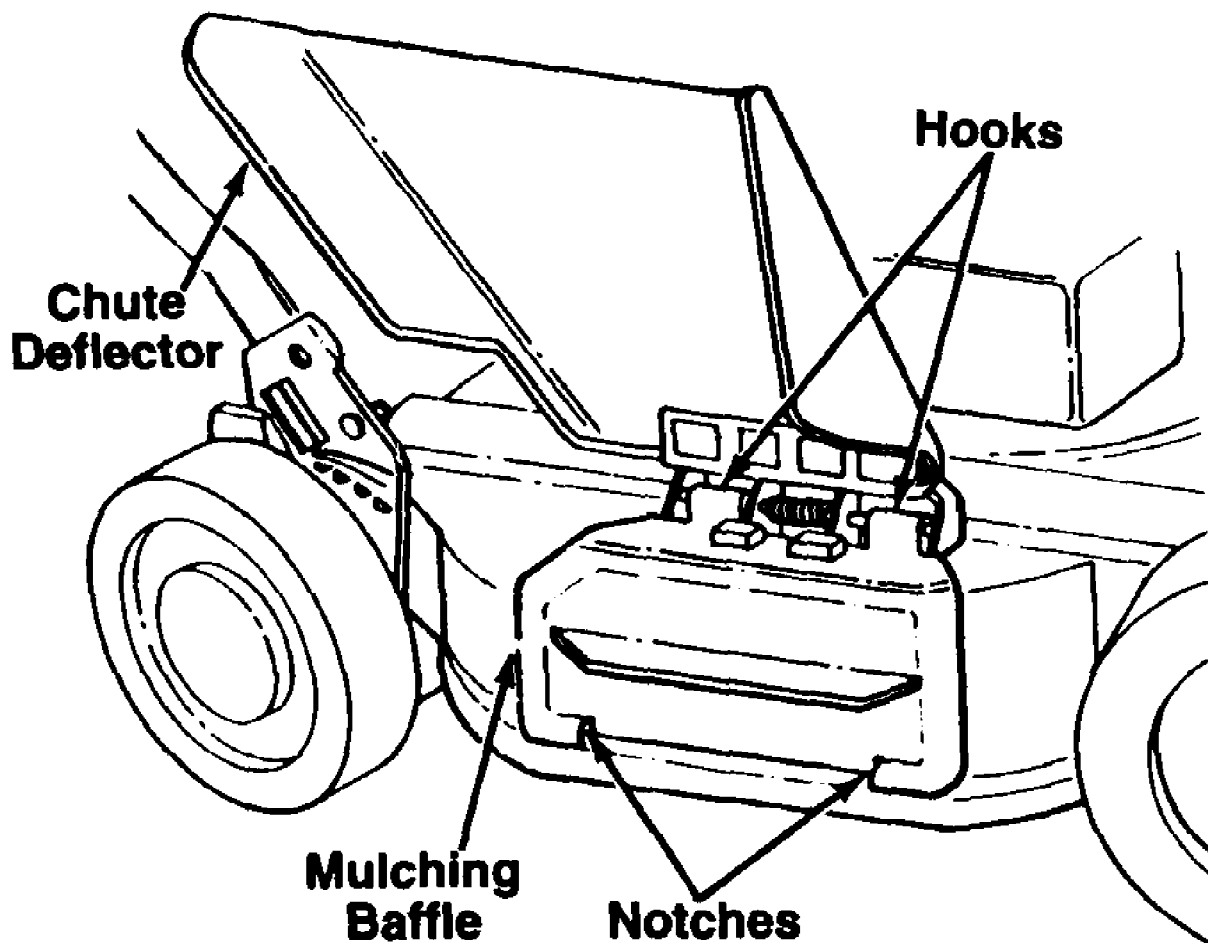

190-102-190 20" Mulching Kit (1993)  
20" & 22" Mulching Kits

190-102-190 20" Mulching Kit (1993)  
20" & 22" Mulching Kits

Ref #	Part Number	Qty	S/P/F	Description
	743-0720	1		20" Mulching Blade (102)
	742-0722	1	S	22" Mulching Blade (100)
	731-1386A	1	S	Mulching Baffle